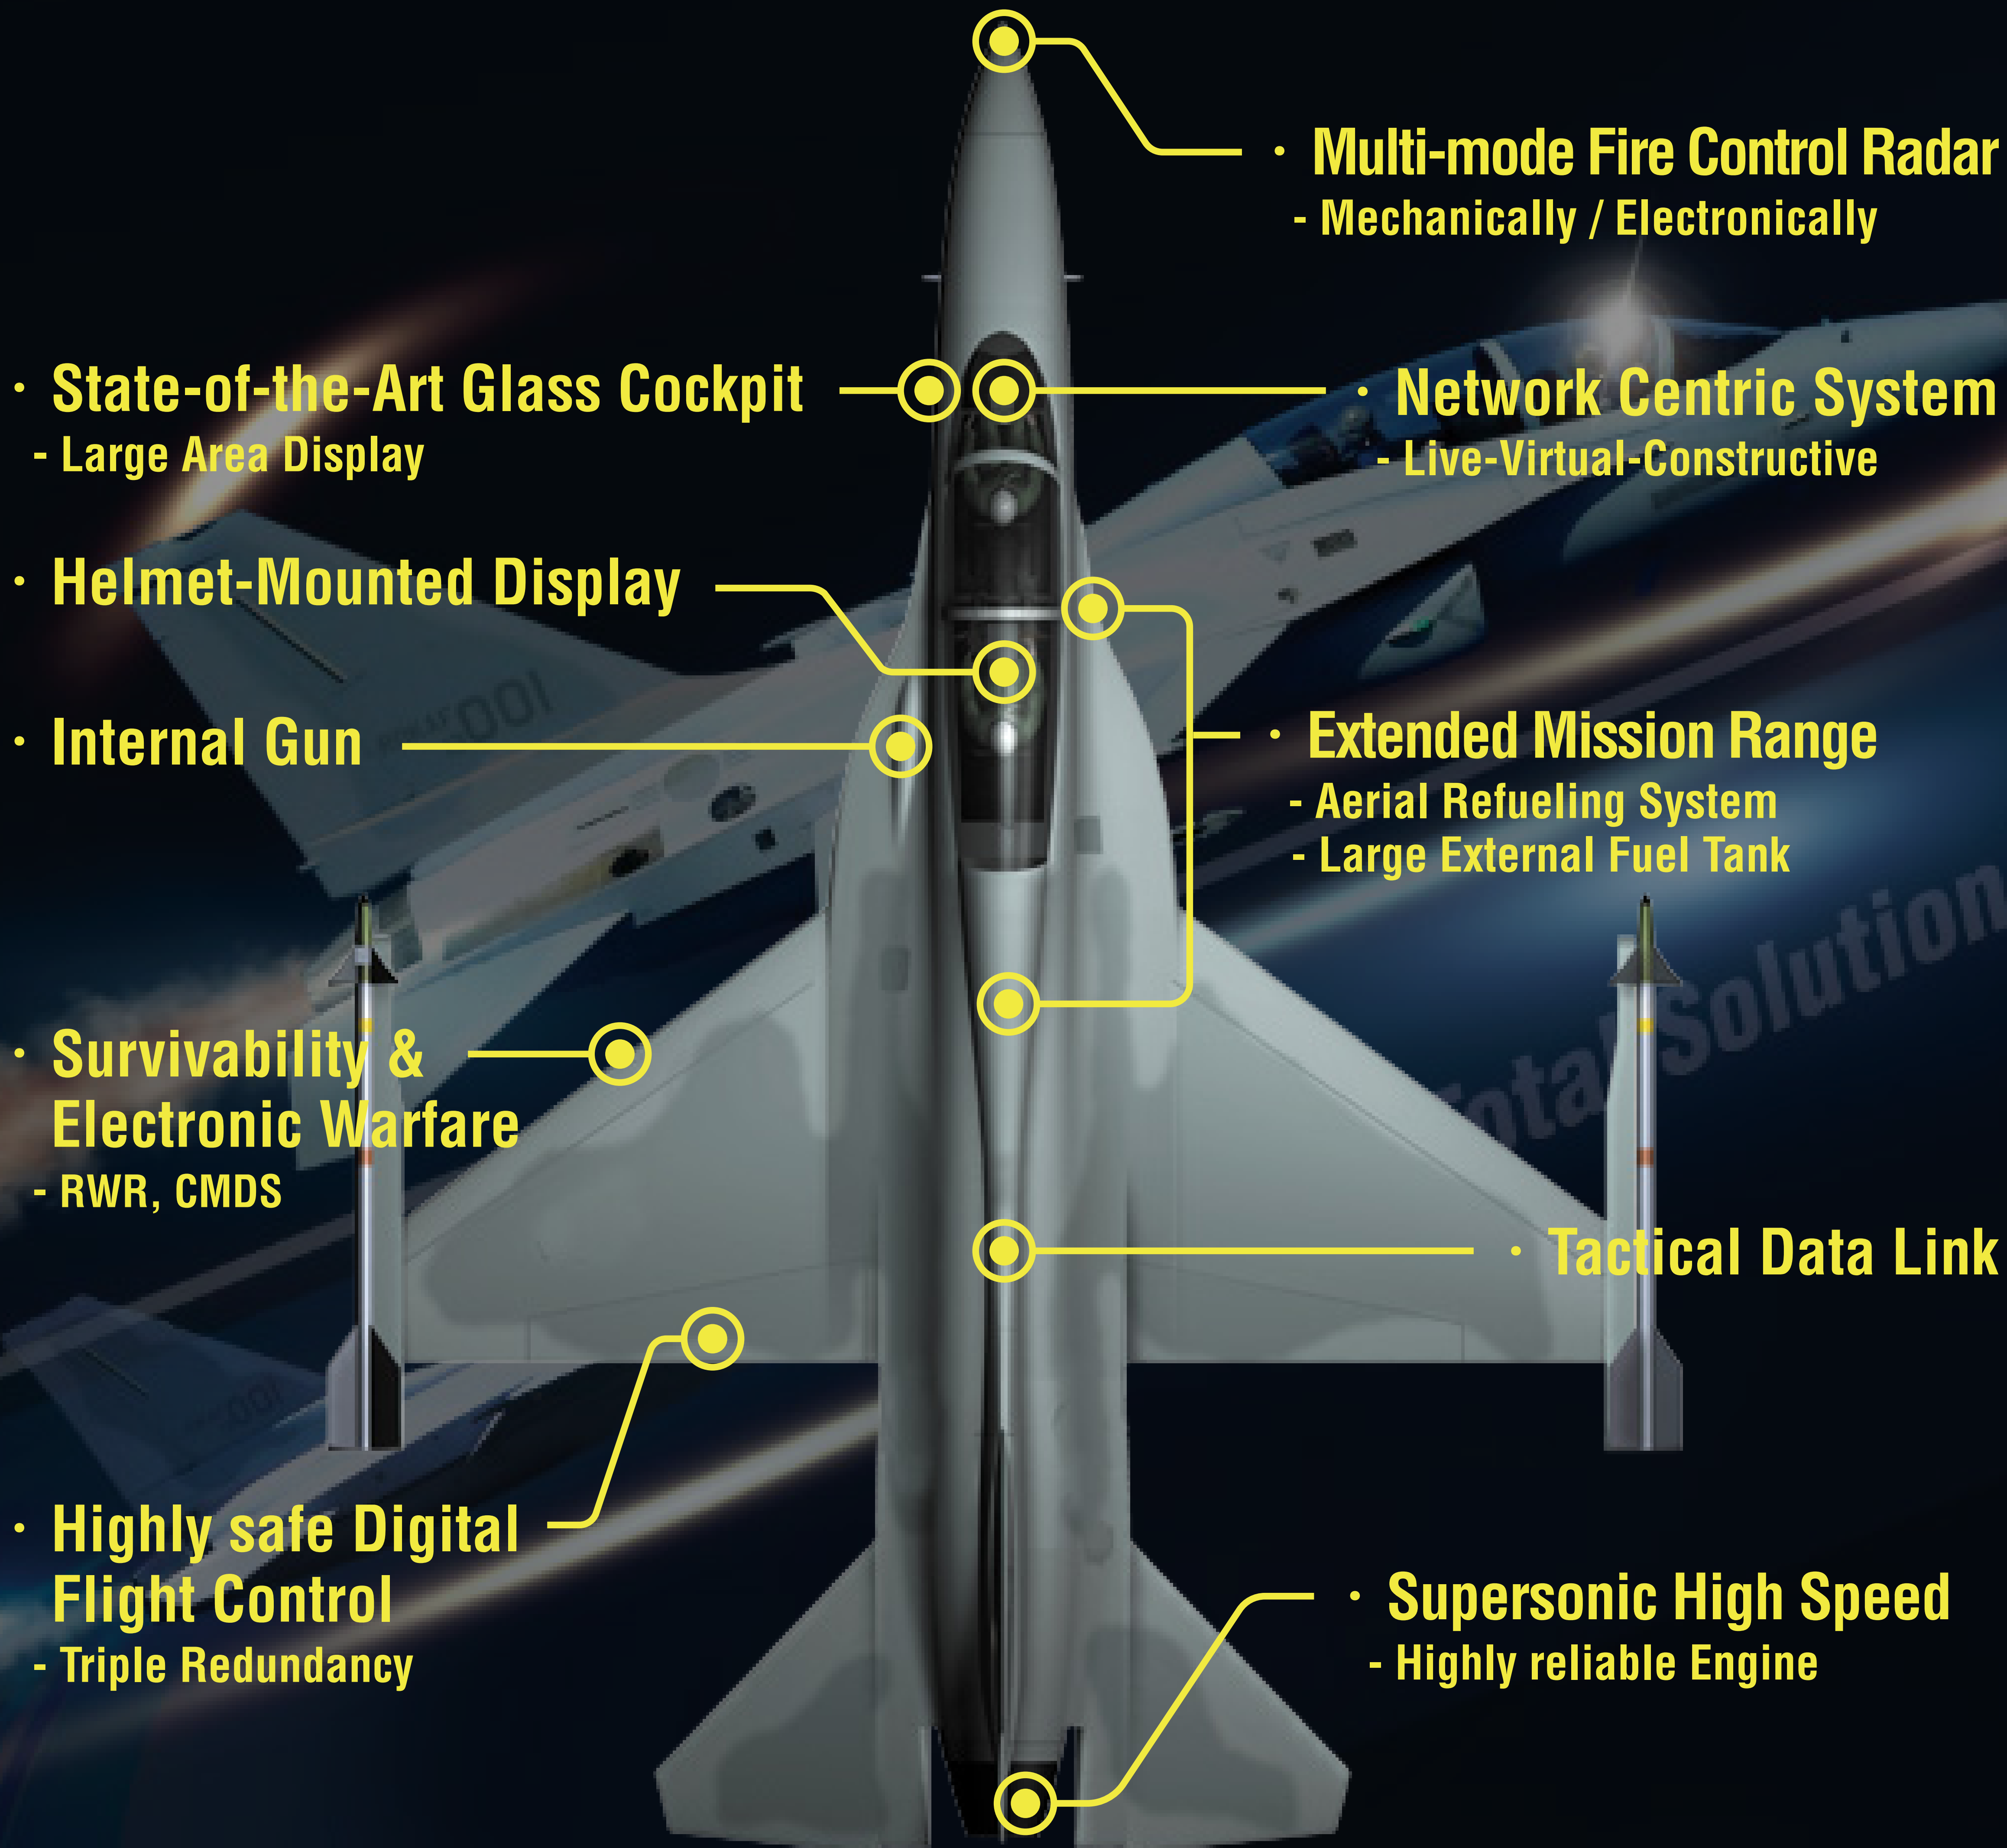

FA-50

Multi-Role Combat Aircraft

Internal Gun

150gal EFT

300gal EFT

150gal EFT

AIM-9
SIDEWINDER

CBU-105
WCMD

MK-82
LDGP

GBU-12
LGB

MID RANGE
AGM

Sniper ATP

BVR
MISSILE

AGM-65
MAVERICK

GBU-38
JDAM

WVR
MISSILE

• **Multi-mode Fire Control Radar**
- Mechanically / Electronically

• **State-of-the-Art Glass Cockpit**
- Large Area Display

• **Network Centric System**
- Live-Virtual-Constructive

• **Helmet-Mounted Display**

• **Internal Gun**

• **Extended Mission Range**
- Aerial Refueling System
- Large External Fuel Tank

• **Survivability & Electronic Warfare**
- RWR, CMDS

• **Tactical Data Link**

• **Highly safe Digital Flight Control**
- Triple Redundancy